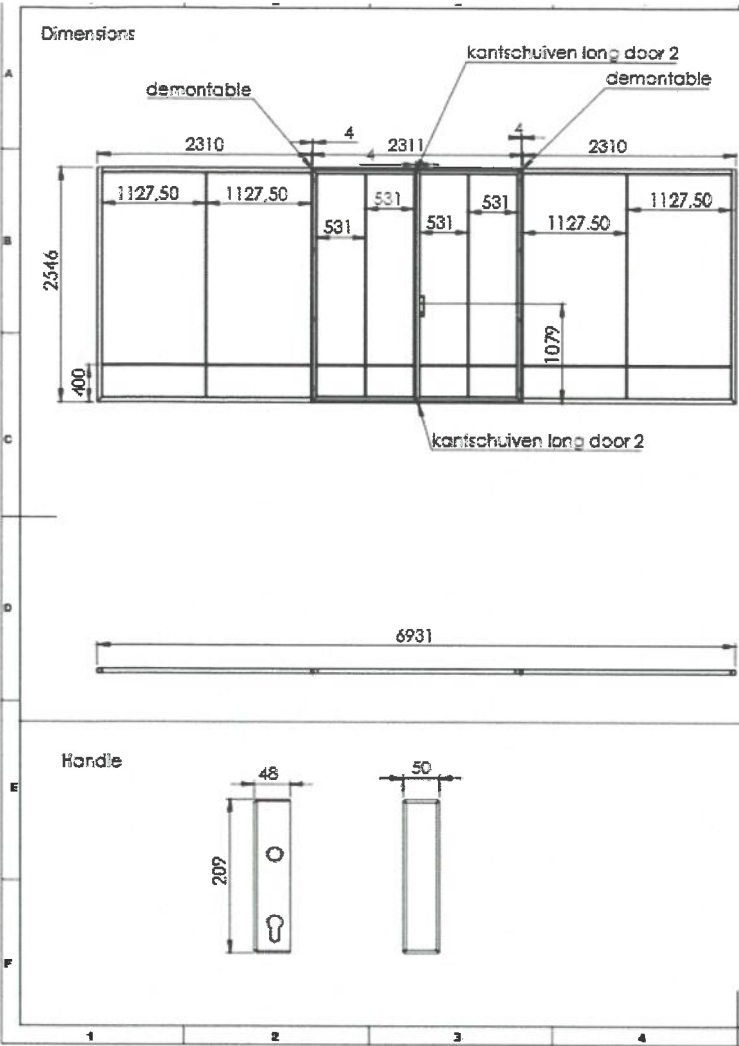

FERAL GROUP Natural Inspiration Great Living		Name/Description Decatrop Číslo výkresu/DWG No. door 2844-1	
Date 04/09/2018		Drawn by MJS	
Profile 50x50, Arte 30.006		welding control dimensions, montage holes, offsets	
Glass type 4/8/4 Argon			
Closing CylinderLock, TBD		control point	
Door Handle			
Colour RAL9010 Structure (white)		control components straightening	
Inside/Outside in		control final	
Sandblast ☒			
Metallization ☒			
Project/Order Double door	Quantity 1		
<table border="1"> <thead> <tr> <th>ITEM NO.</th> <th>PART NUMBER</th> <th>DESCRIPTION</th> <th>Default/ QTY.</th> </tr> </thead> <tbody> <tr> <td>1</td> <td>door 2844-1 frame</td> <td>frame</td> <td>1</td> </tr> <tr> <td>2</td> <td>door 2844-1 right</td> <td>door right</td> <td>1</td> </tr> <tr> <td>3</td> <td>door 2844-1 left</td> <td>door left</td> <td>1</td> </tr> </tbody> </table>