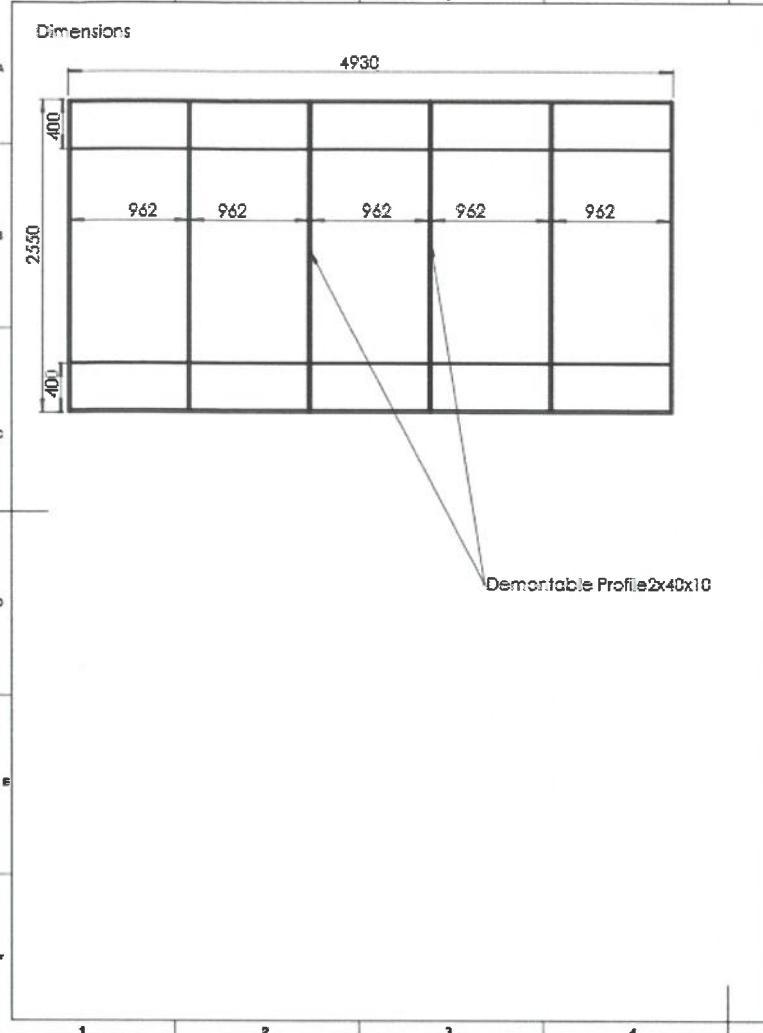

FERAL GROUP Natural Insulation, Great Living		Název/Description DECATROP Číslo výkresu/DWG No. Panel 2844-6	
		Date 31/8/2018	Drawn by MIS
Profile 40x20		welding control dimensions manage holes/options	
Glass type 3.3.2			
Closing none		control point	
Door Handle none			
Colour RAL9005		control components straightening	
Inside/Outside out		control final	
Sandblast ☒			
Metallization ☒			
Project/Order	Quantity		
Fixed panel: