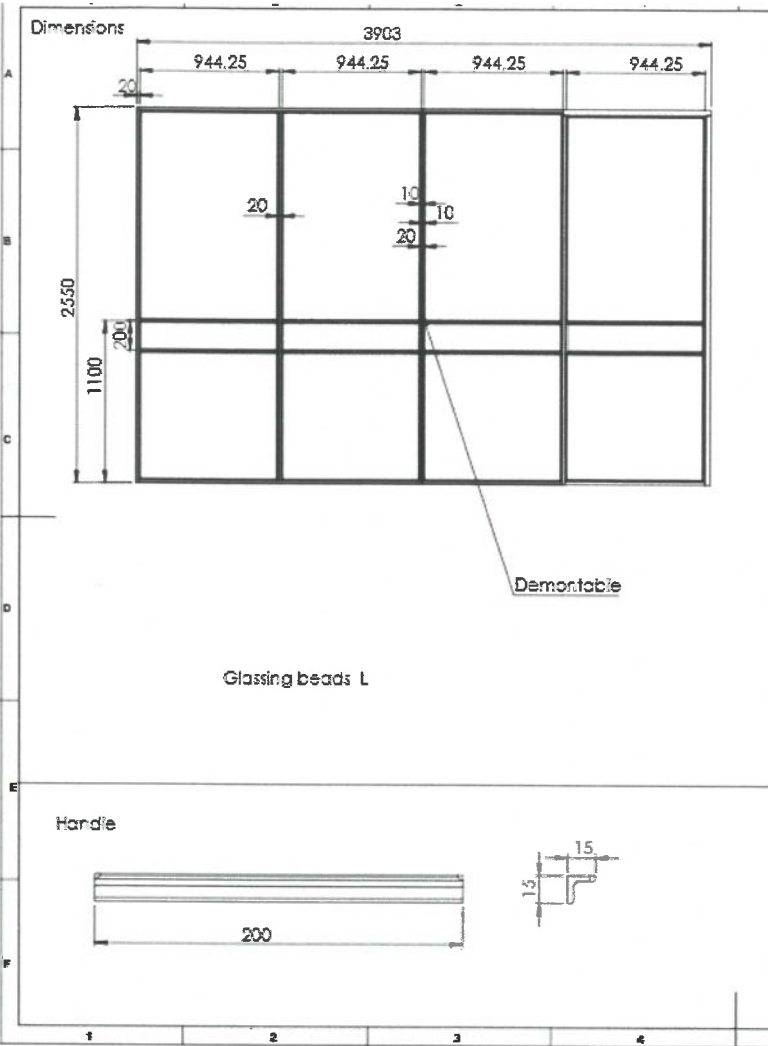

C:\Use\6\Fer\2018\2844-8\p3\W3D\DECATROP_2844-8.dwg 2844-8

FERAL GROUP Národní úřad na ochranu práv		Název/Description DECATROP Číslo výkresu/DWG No. door 2844-8													
Date 31/08/2018		Drawn by LJ													
Profile 40x20		welding													
Glass type 331 Light Grey		control/dimensions montage holes options													
Closing Magnet		control point													
Door Handle L-profile															
Colour Ral 7009		control component straightening													
Inside/Outside in		control panel													
Sandblast <input checked="" type="checkbox"/>															
Metallization <input type="checkbox"/>															
Project/Order Single door + fix	Quantity 1														
<table border="1"> <thead> <tr> <th>ITEM NO.</th> <th>PART NUMBER</th> <th>DESCRIPTION</th> <th>Default/ QTY.</th> </tr> </thead> <tbody> <tr> <td>1</td> <td>door 2844-8:left</td> <td>door left</td> <td>1</td> </tr> <tr> <td>2</td> <td>Panel 2844-8</td> <td>DECATROP</td> <td>1</td> </tr> </tbody> </table>				ITEM NO.	PART NUMBER	DESCRIPTION	Default/ QTY.	1	door 2844-8:left	door left	1	2	Panel 2844-8	DECATROP	1
ITEM NO.	PART NUMBER	DESCRIPTION	Default/ QTY.												
1	door 2844-8:left	door left	1												
2	Panel 2844-8	DECATROP	1												

C:\Use\6\Fer\2018\2844-8\p3\W3D\DECATROP_2844-8.dwg 2844-8